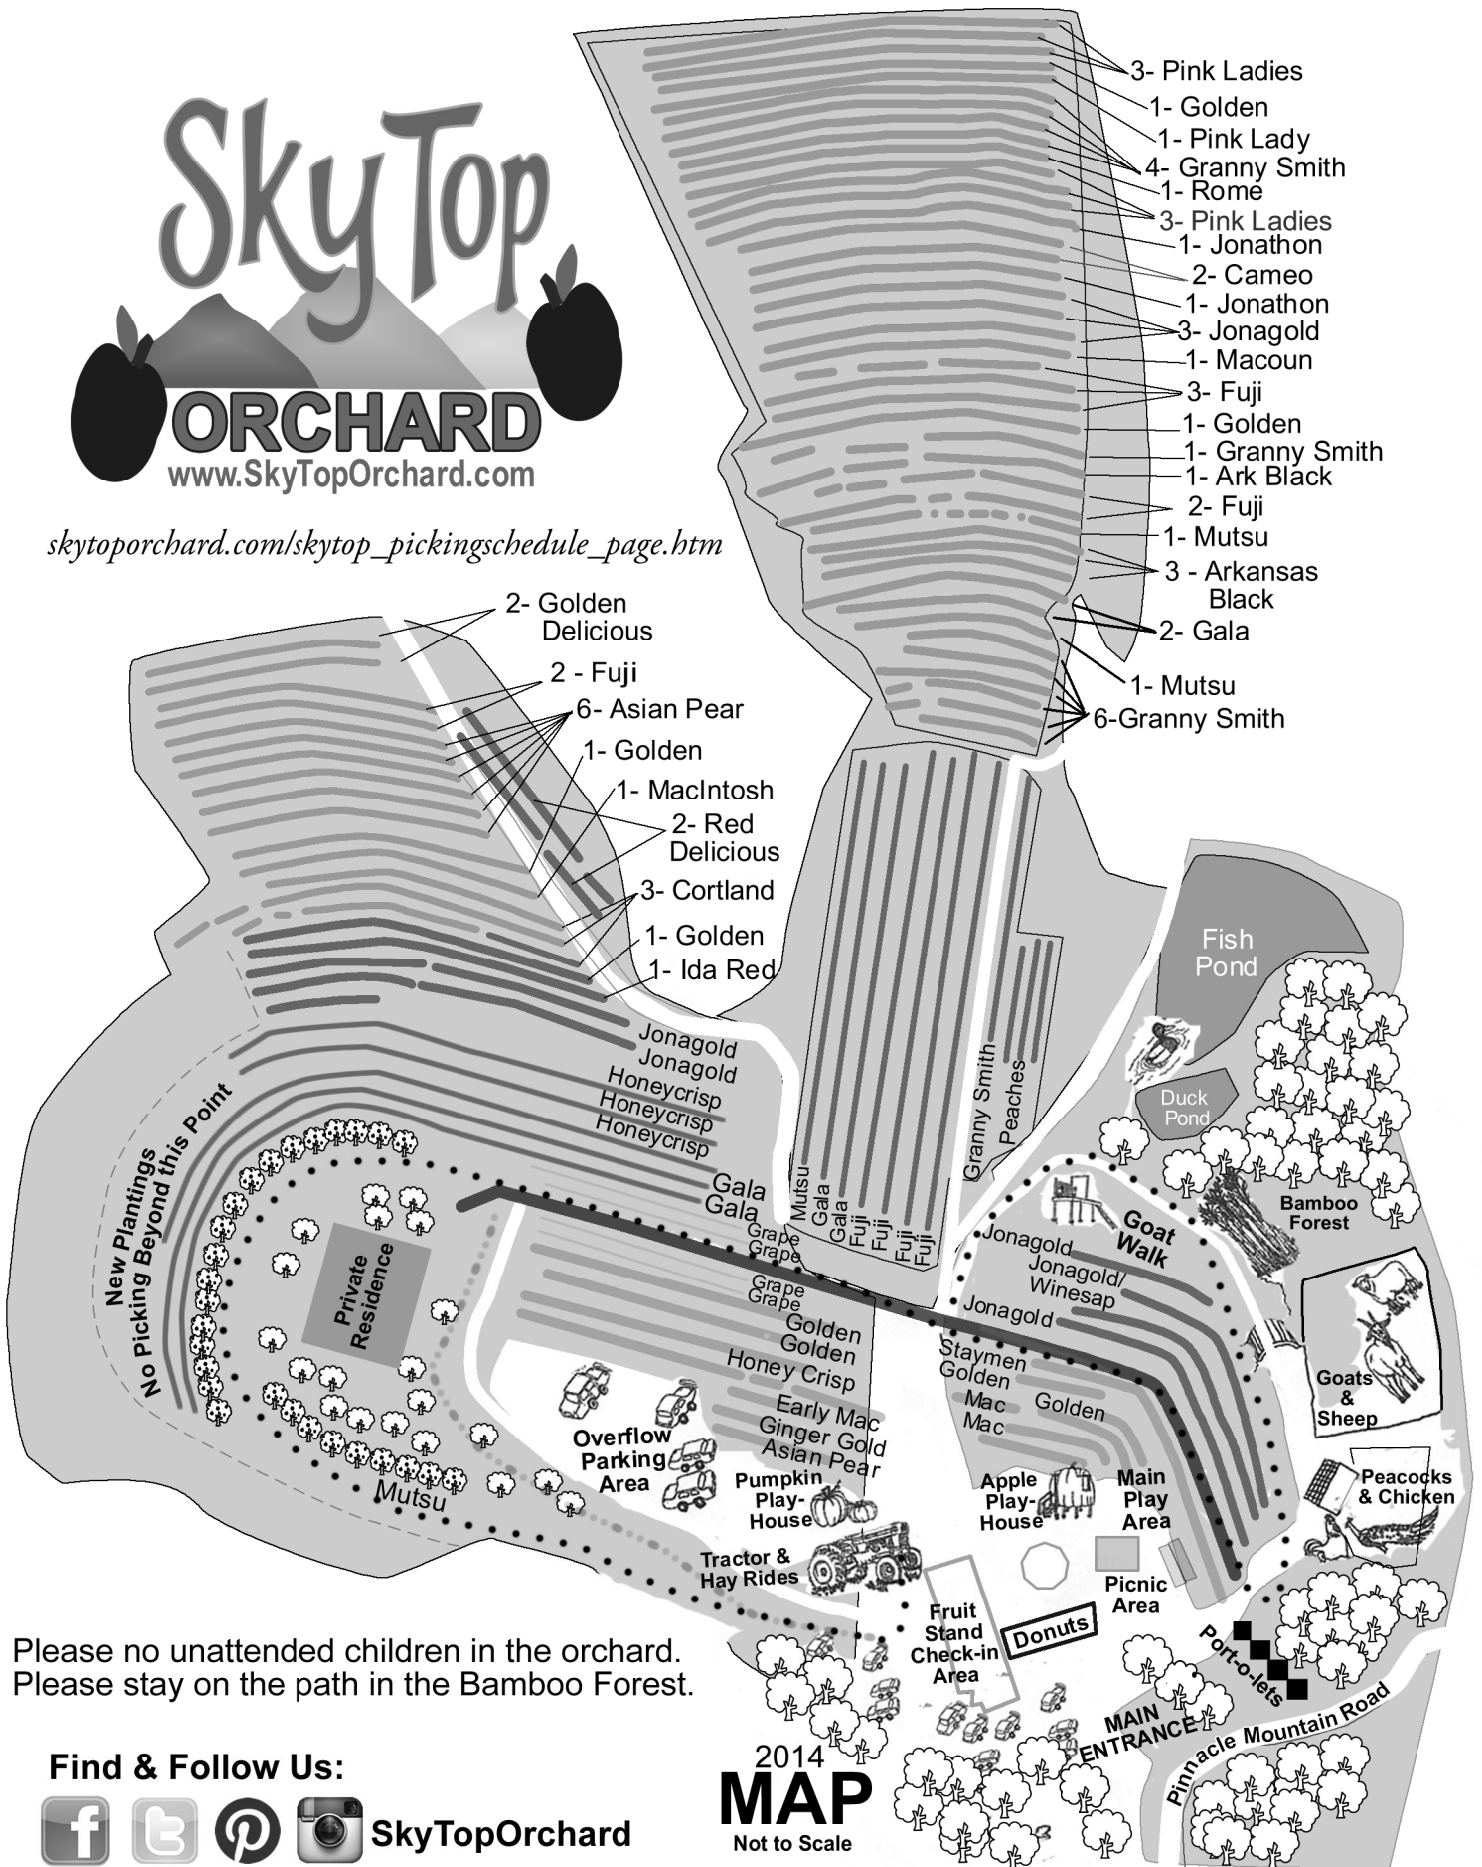

# SkyTop

## ORCHARD

www.SkyTopOrchard.com

[skytoporchard.com/skytop\\_pickingschedule\\_page.htm](http://skytoporchard.com/skytop_pickingschedule_page.htm)

Please no unattended children in the orchard.  
Please stay on the path in the Bamboo Forest.

Find & Follow Us:

SkyTopOrchard

2014  
**MAP**  
Not to Scale